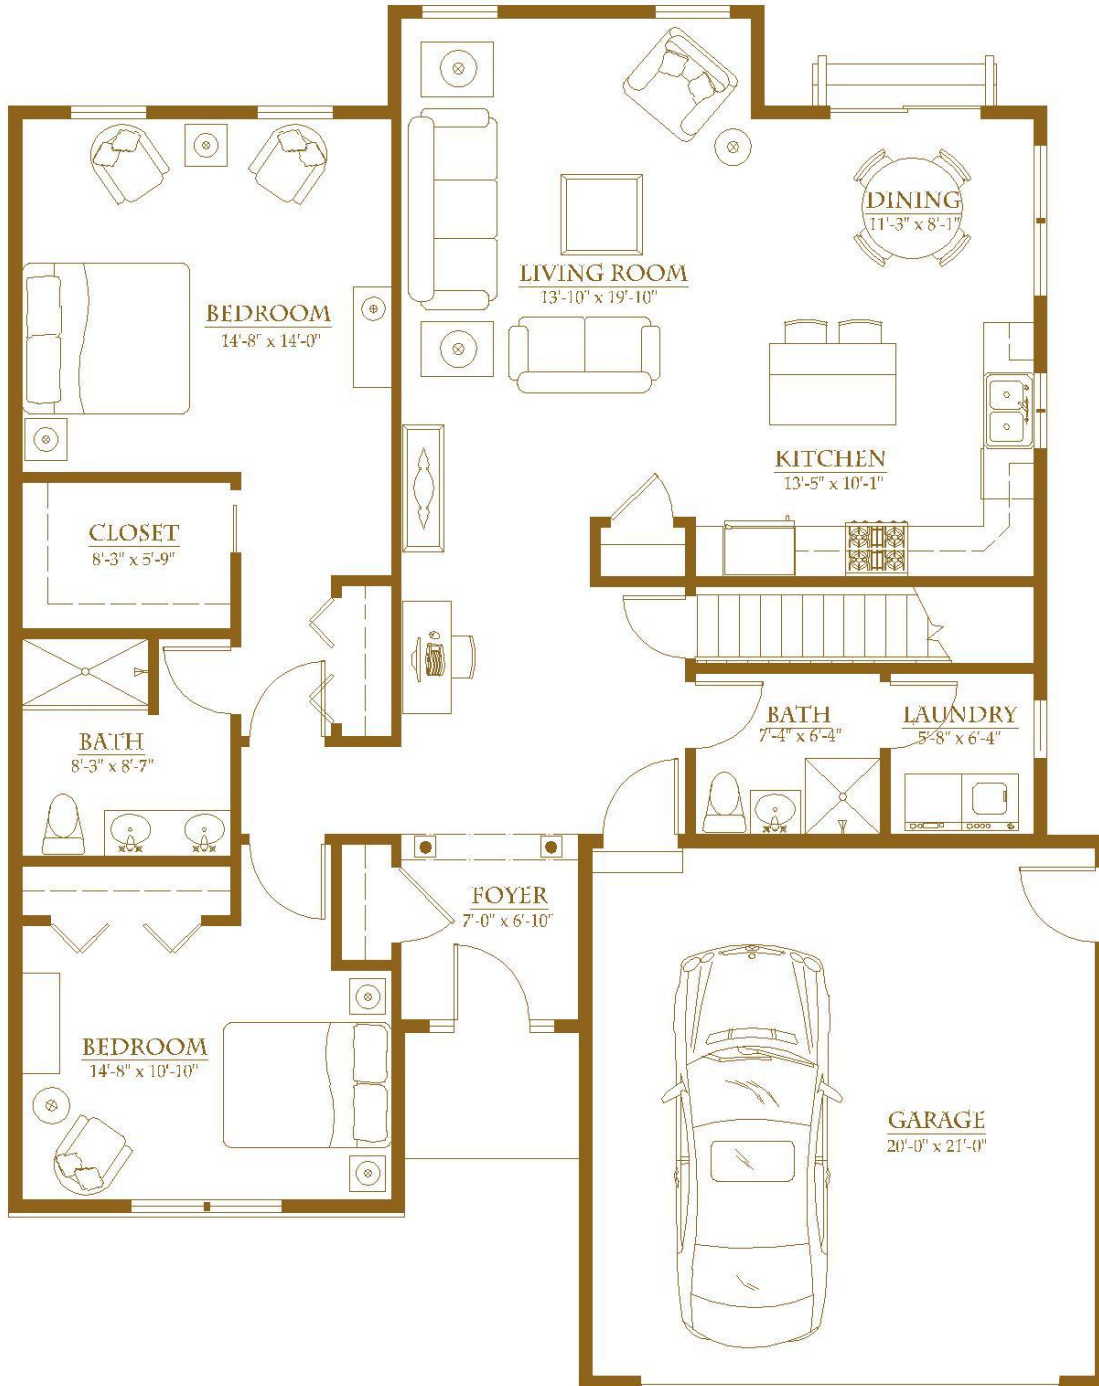

Stone Creek

ESTATES OF NEW SCOTLAND

1882 NEW SCOTLAND AVENUE SLINGERLANDS, NY 12159

FEURA BUSH PLAN