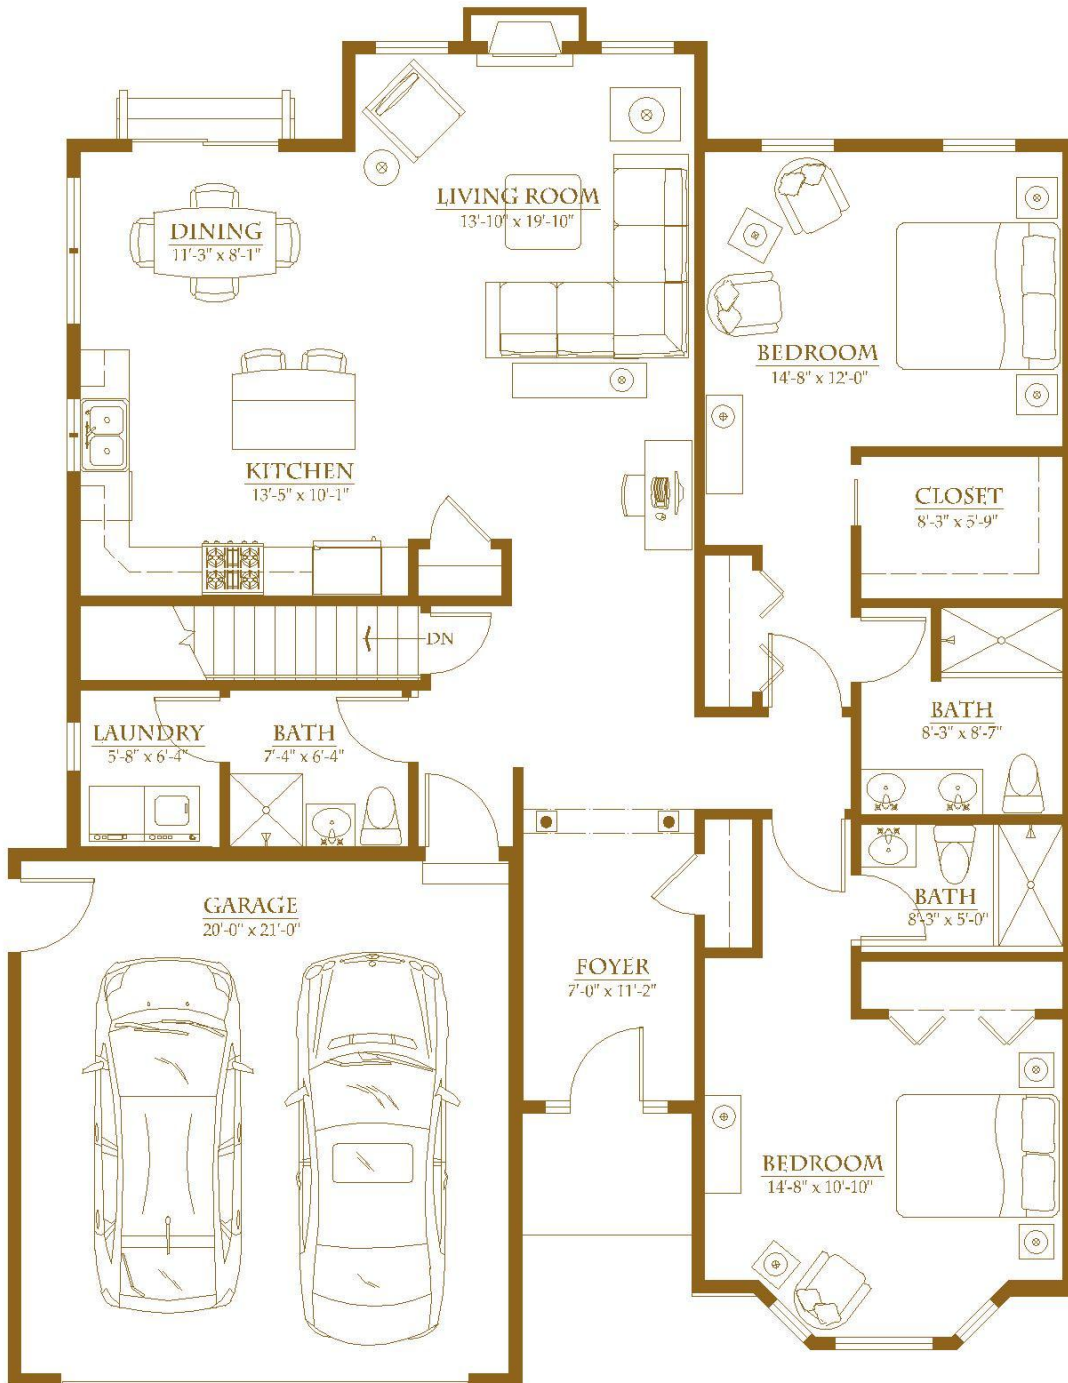

# Stone Creek

ESTATES OF NEW SCOTLAND

1882 NEW SCOTLAND AVENUE SLINGERLANDS, NY 12159

NORMANSKILL PLAN