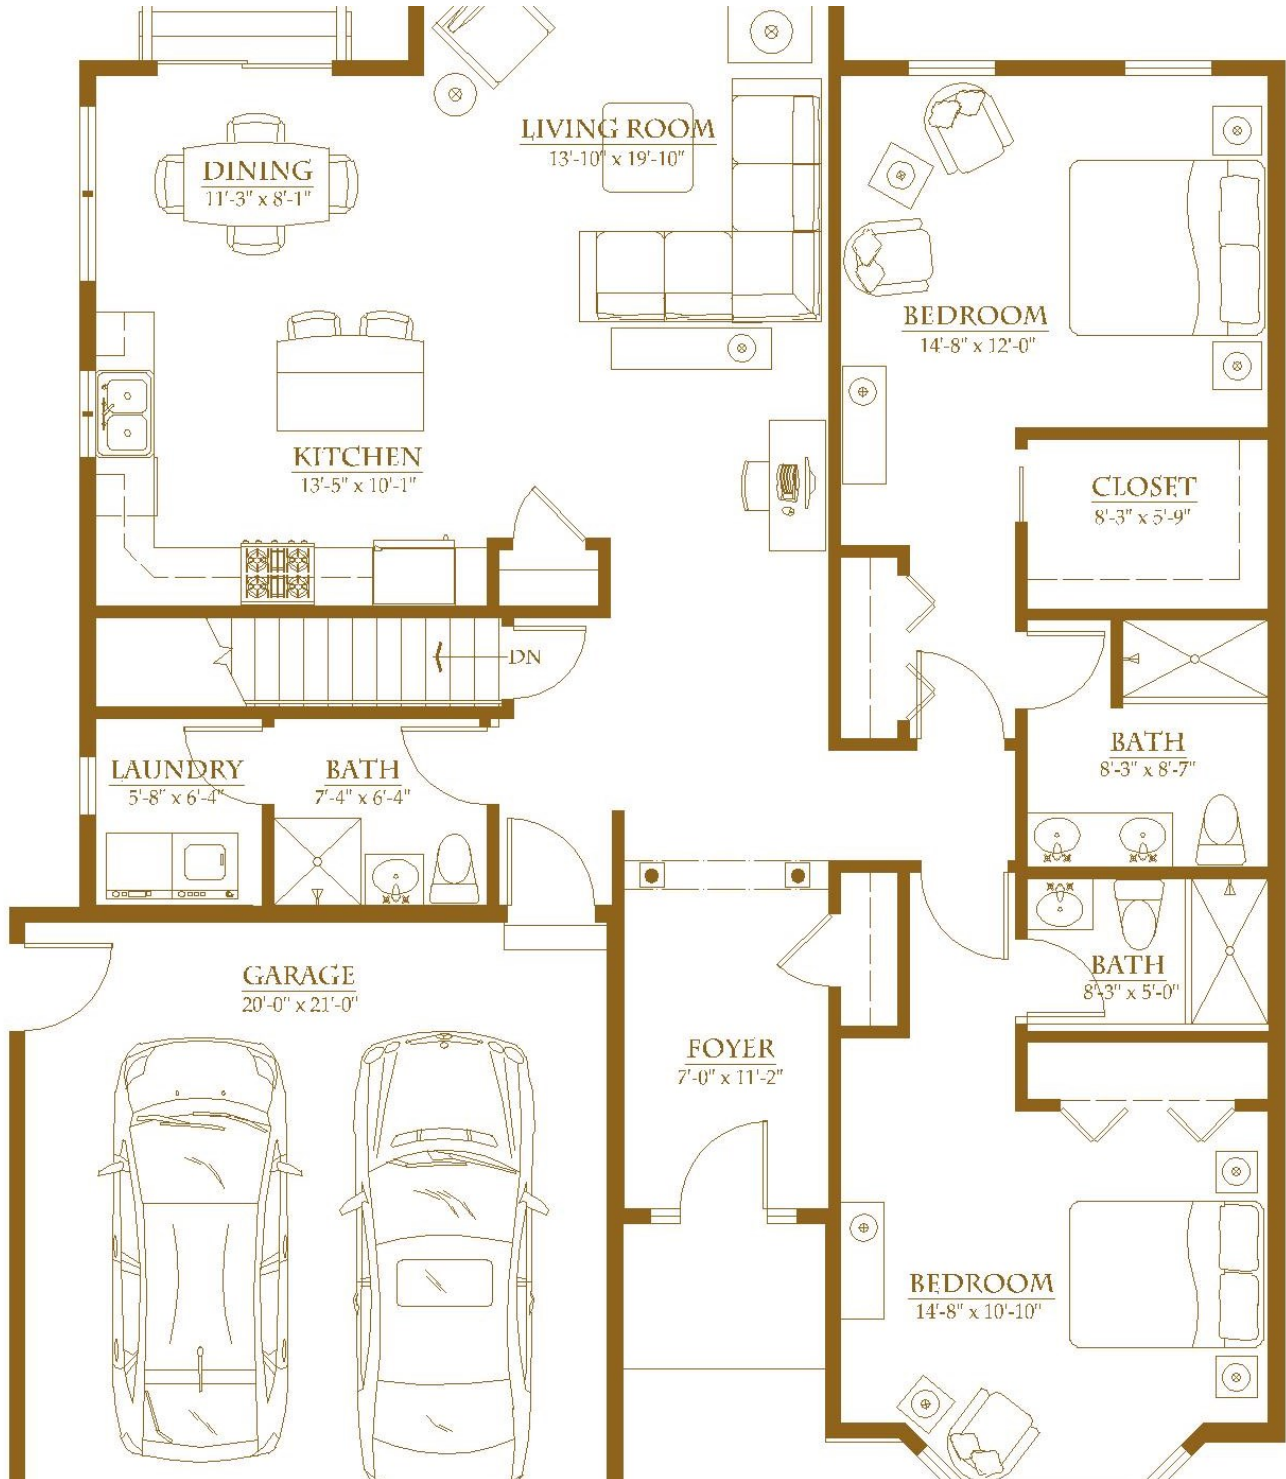

# Stone Creek

ESTATES OF NEW SCOTLAND

1882 NEW SCOTLAND ROAD SLINGERLANDS, NY 12159

## NORMANSKILL PLAN

Drawing representative of styles available. Individual units may vary.