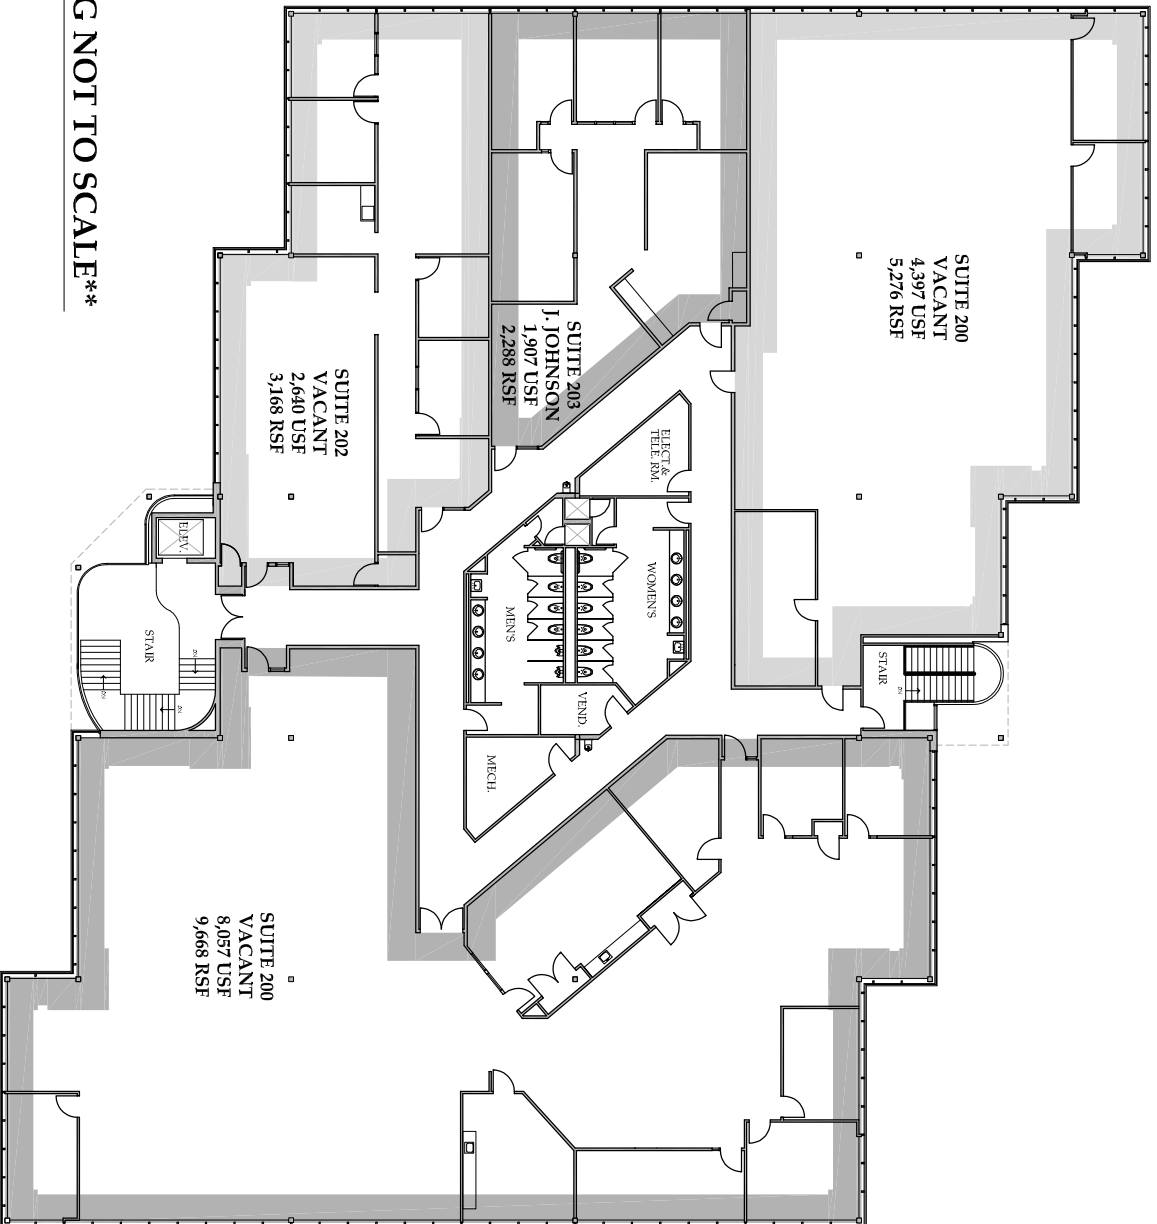

Carrow

SECOND FLOOR TENANT SPACES
150 CORPORATE CENTER DRIVE
EAST PENNSBORO TOWNSHIP CAMP HILL, PA

SMB&R
Architecture | Structural Engineering | Interior Design
©2008 SMB&R, INC. ALL RIGHTS RESERVED.

JOB# 08111 5-19-08

DRAWING NOT TO SCALE