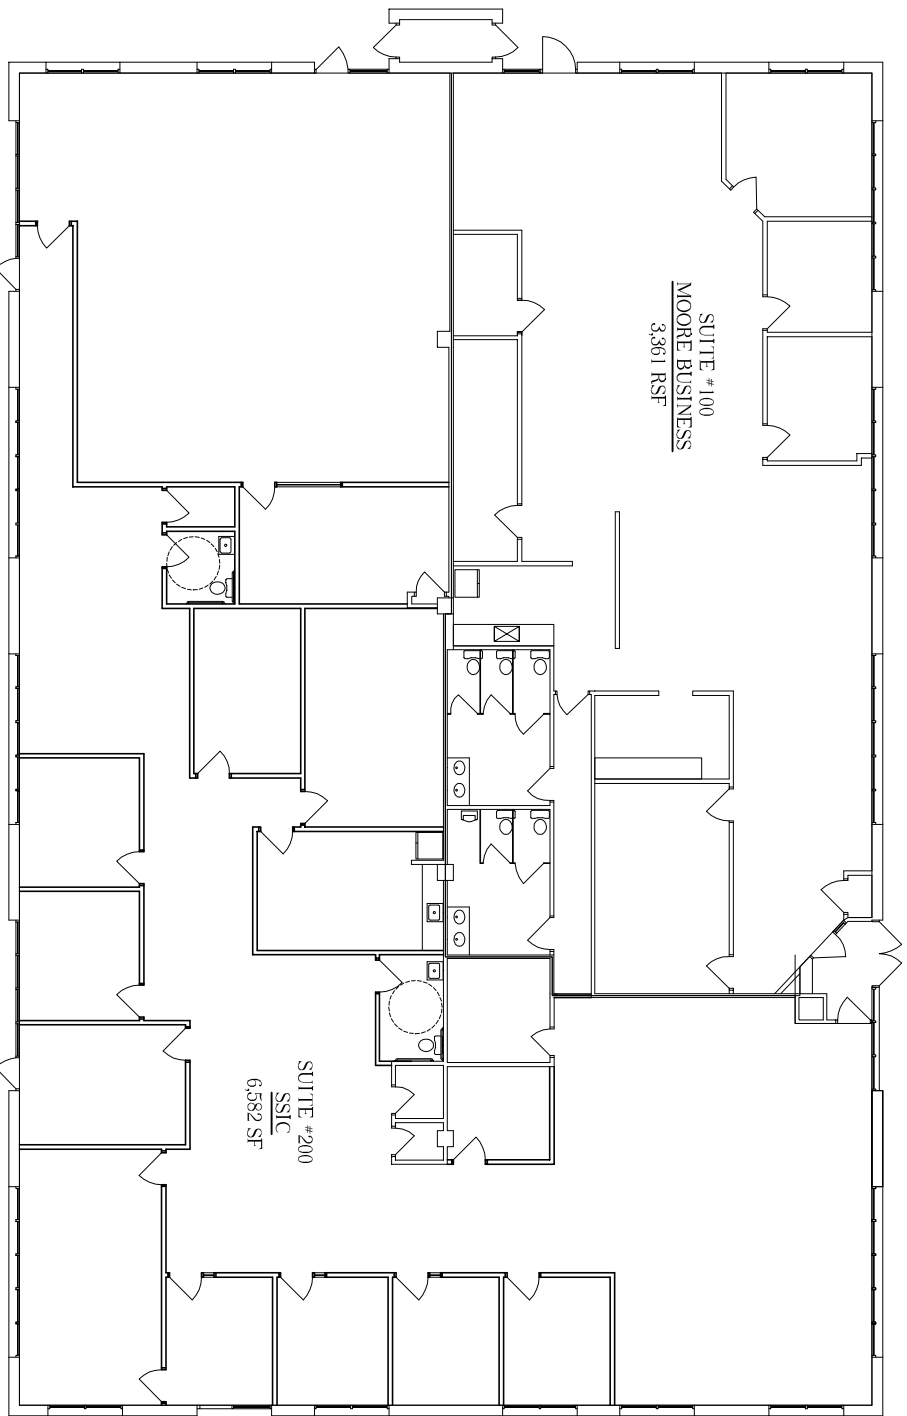

2401 PARK DRIVE FLOOR PLAN

FLOOR PLAN

Frey Associates
ARCHITECTS
891 Dry Run Road
Greenville, PA 17028-8813
717.469.7202 Phone

TENANT FLOOR PLAN
2401 PARK DRIVE
HARRISBURG, PENNSYLVANIA

Carrow
150 Corporate Center Drive, Camp Hill, PA 717-761-1444