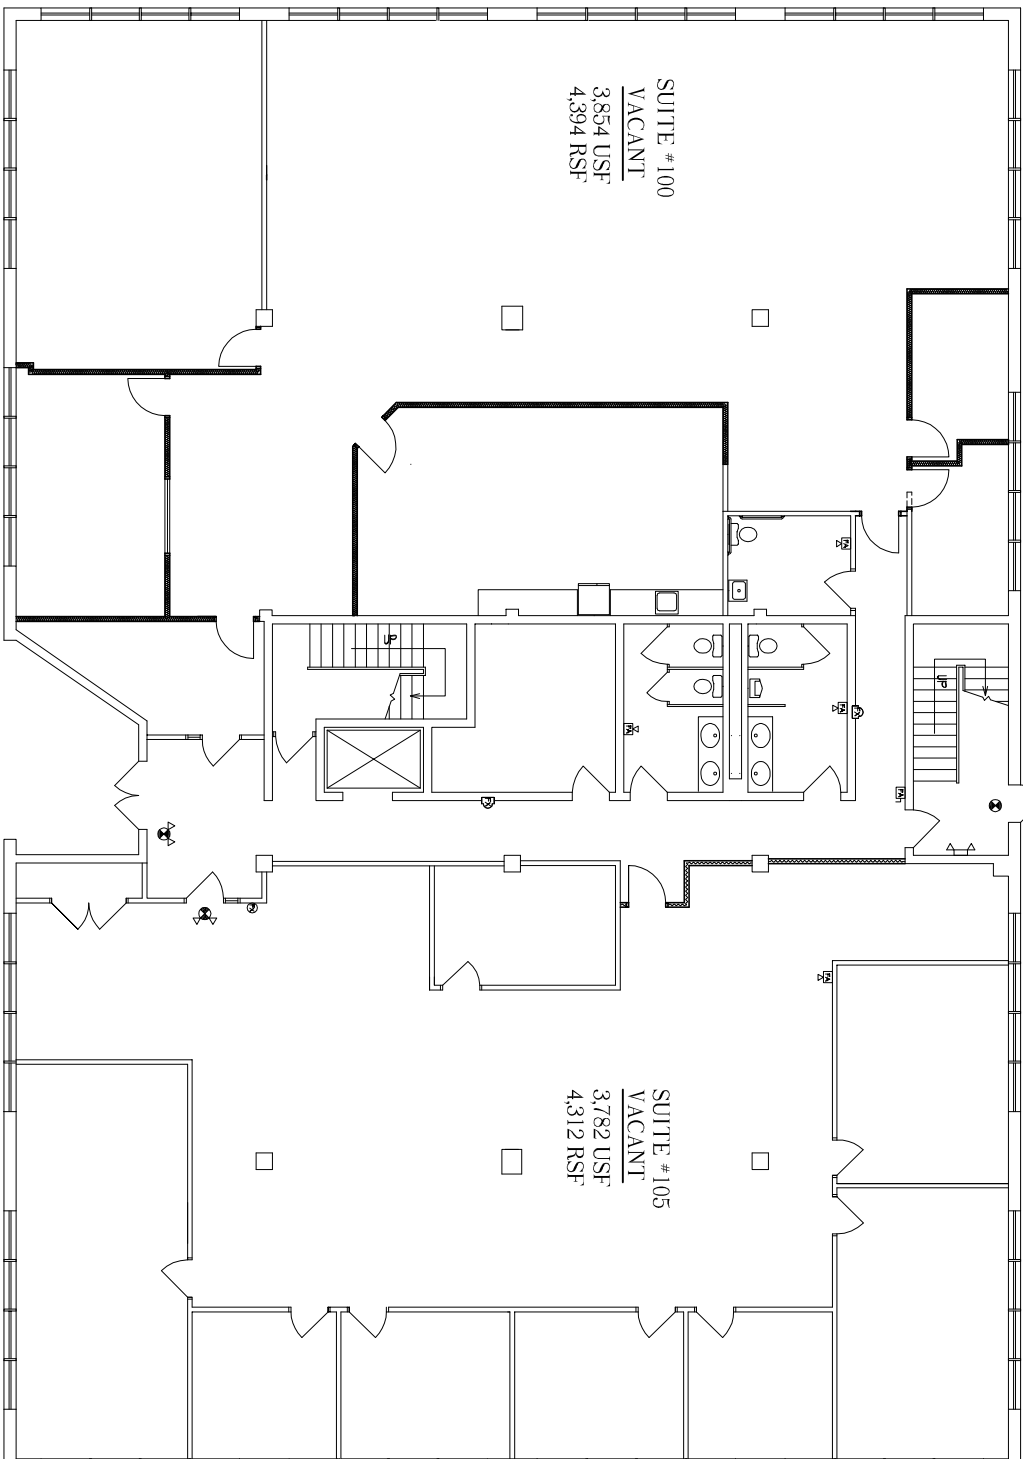

500 NATIONWIDE DRIVE FIRST FLOOR

FIRST FLOOR PLAN

**Frey Associates**
ARCHITECTS
891 Dry Run Road
Grantville, PA 17028-8813
717.489.7300 Phone
717.489.7302 Fax

FIRST FLOOR TENANT SPACES
500 NATIONWIDE DRIVE
HARRISBURG, PENNSYLVANIA