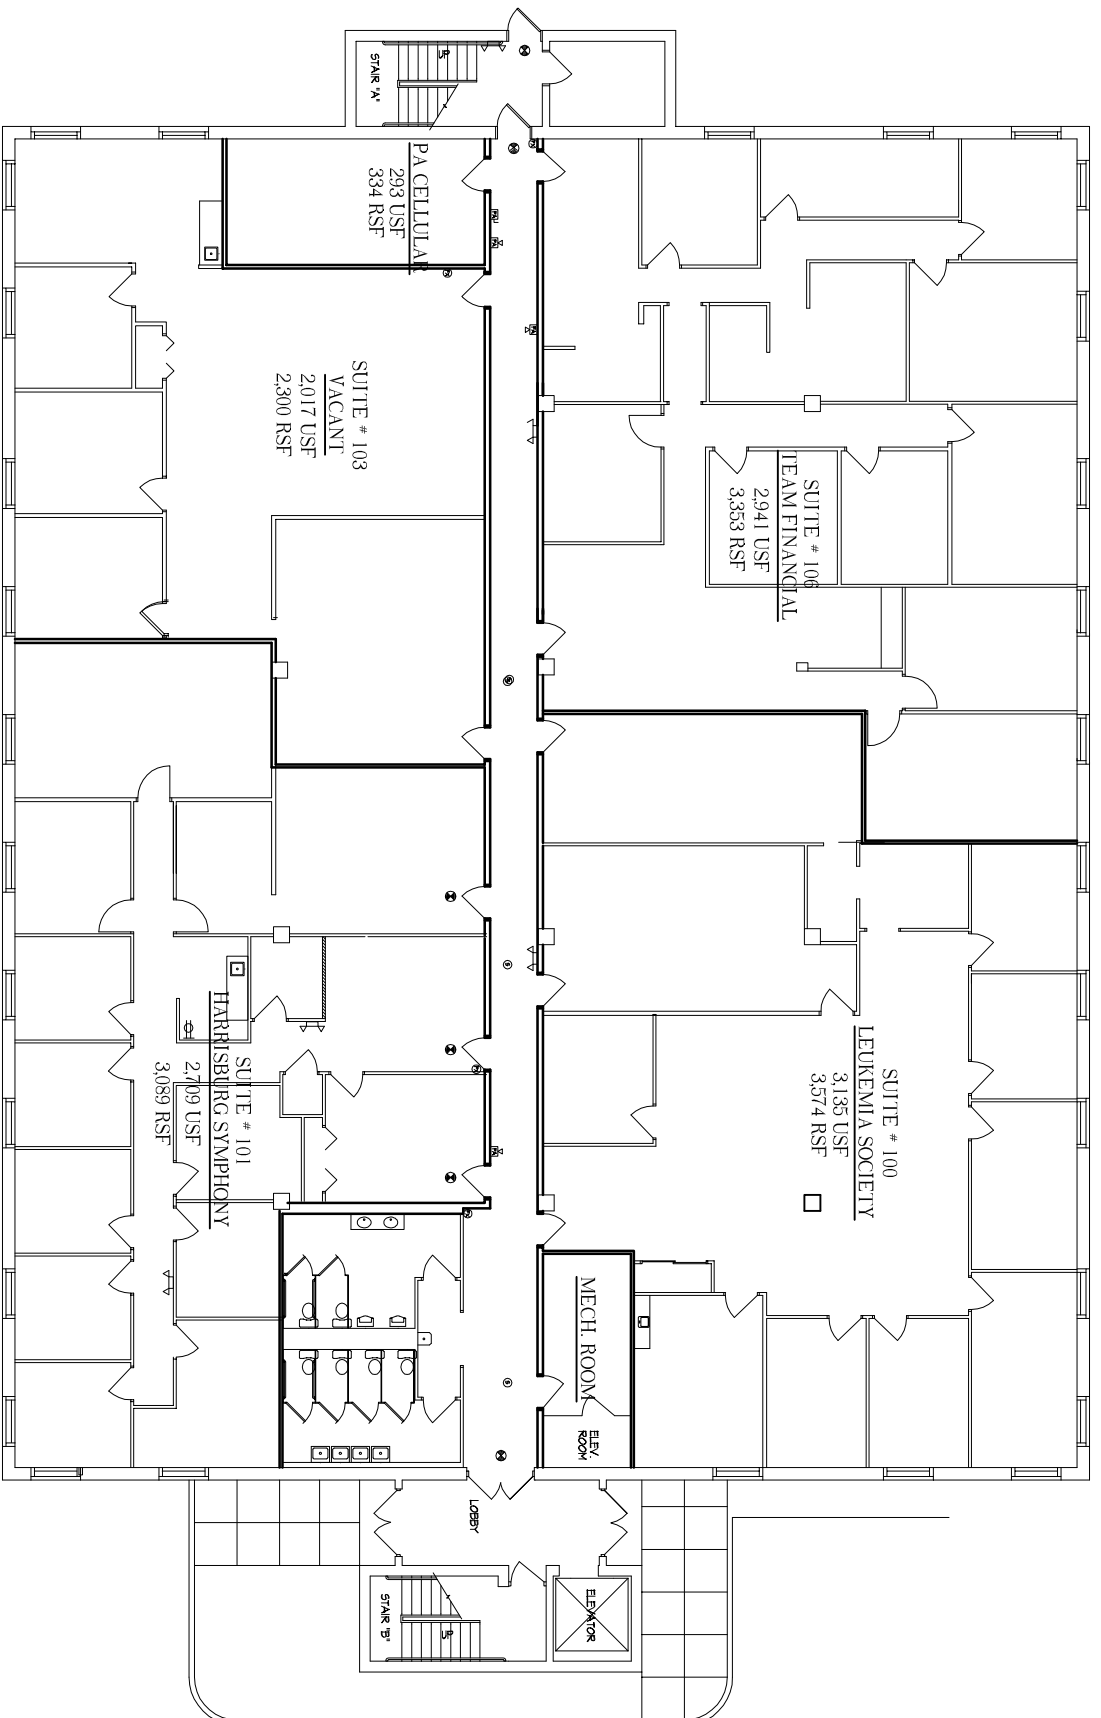

800 CORPORATE CIRCLE FIRST FLOOR

FIRST FLOOR PLAN

Frey Associates
ARCHITECTS

891 Ditt Run Road
Harrisburg, PA 17108-9811
717 469 7300 Phone
717 469 7302 Fax

FIRST FLOOR TENANT PLAN
800 CORPORATE CIRCLE
HARRISBURG, PENNSYLVANIA