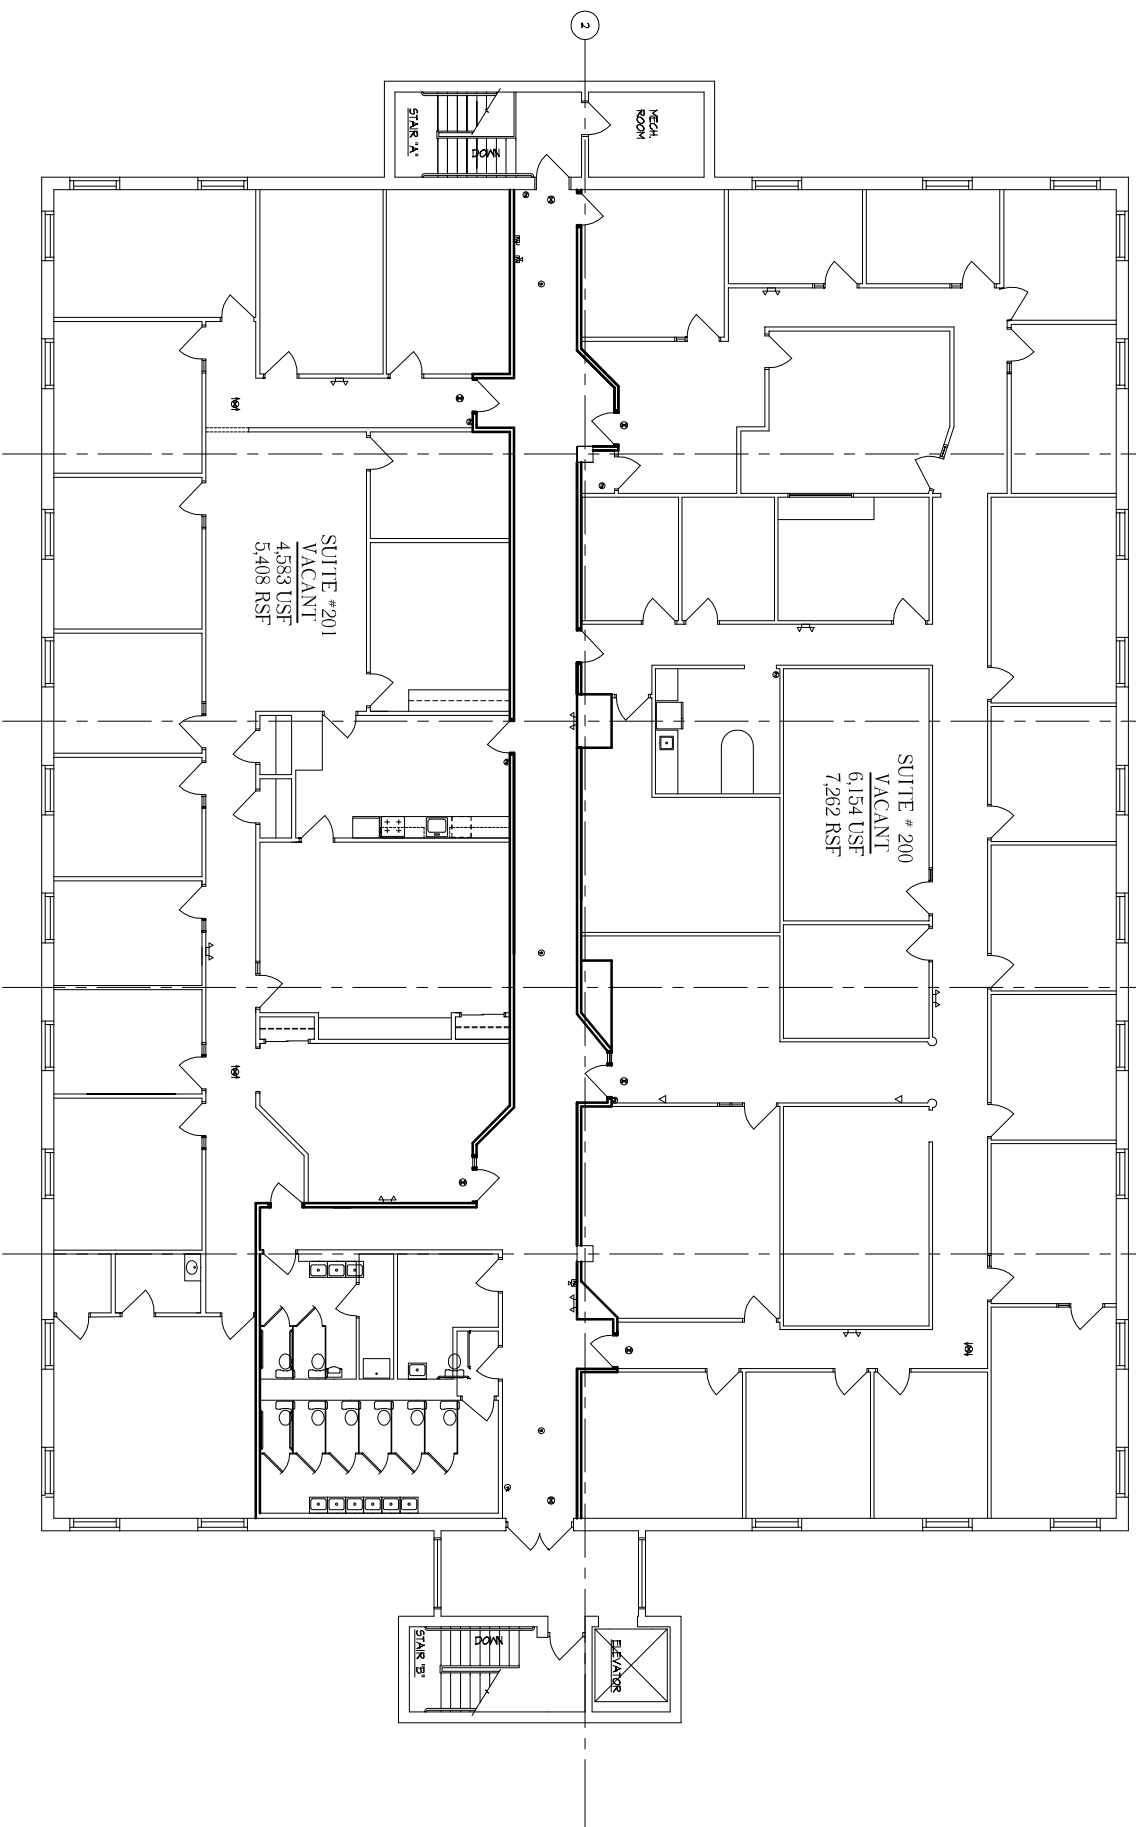

800 CORPORATE CIRCLE SECOND FLOOR

SECOND FLOOR PLAN

Frey Associates
ARCHITECTS
891 Ditt Run Road
Harrisburg, PA 17103-5811
717 469 7200 Phone
717 469 7202 Fax

SECOND FLOOR TENANT PLAN
800 CORPORATE CIRCLE
HARRISBURG, PENNSYLVANIA